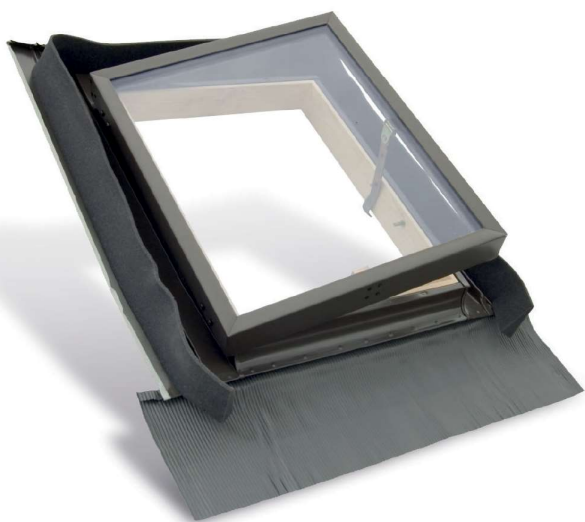

## FENSTRO

A skylight is a cold room window designed to provide ventilation and light for uninhabited and unheated loft spaces. For inhabited roof space you should really use a roof window.

Skylights are produced with a 14 mm double glazed pane to improve insulation. It comes with integrated flashing so you do not need to buy a separate installation product. The flashing fits perfectly on tiles and slates too. After removing or trimming the foam gasket you can install the skylight perfectly on to slate too.

### Features

- Integrated flashing with apron
- Trimable or completely removable foam gasket to ensure a perfect seal to roofing
- The product can be installed in all common roofings up to 90 mm profile height
- Our flexible system allows installation in roofs with pitches between 15 and 60 degrees
- Tophung as standard with side-hung opening as option
- Comes with EPDM rubber gaskets in the sash
- Weather - and UV ray resistant
- Kilndried laminated pine wood with fungicide protection
- 14mm double pane (3-8-3)
- Chromed steel handle with two ventilation positions
- 2 year guarantee

### Colour

Available in grey and red

### SIZES

FE4555 45 x 55 cm	FE4573 45 x 73
----------------------	-------------------

Two opening positions: side hung and top hung

Technical parameters	
Air permeability	Class 3B/3C
Water tightness	Class 2A