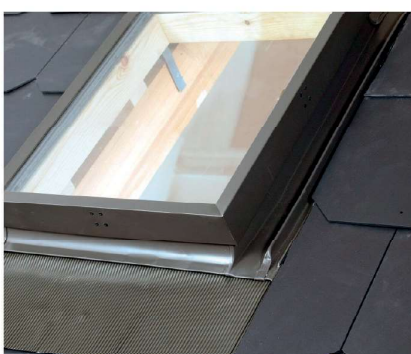

## FENSTRO

A skylight is a cold room window designed to provide ventilation and light for uninhabited and unheated loft spaces. For inhabited roof space you should really use a roof window.

Skylights are produced with a 14 mm double glazed pane to improve insulation. It comes with integrated flashing so you do not need to buy a separate installation product. The flashing fits perfectly on tiles and slates too. After removing or trimming the foam gasket you can install the skylight perfectly on to slate too.

### Features

- Integrated flashing with apron
- Trimable or completely removable foam gasket to ensure a perfect seal to roofing
- The product can be installed in all common roofings up to 90 mm profile height
- Our flexible system allows installation in roofs with pitches between 15 and 60 degrees
- Tophung as standard with side-hung opening as option
- Comes with EPDM rubber gaskets in the sash
- Weather - and UV ray resistant
- Kilndried laminated pine wood with fungicide protection
- 14mm double pane (3-8-3)
- Chromed steel handle with two ventilation positions
- 2 year guarantee

### SIZES

FE4555 45 x 55 cm	FE4573 45 x 73
----------------------	-------------------

Two opening positions: side hung and top hung

Technical parameters	
Air permeability	Class 3B/3C
Water tightness	Class 2A