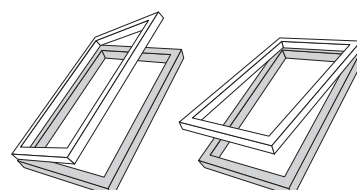

## FENSTRO

A skylight is a cold room window designed to provide ventilation and light for uninhabited and unheated loft spaces. For inhabited roof space you should really use a roof window.

Skylights are produced with a 14 mm double glazed pane to improve insulation. It comes with integrated flashing so you do not need to buy a separate installation product. The flashing fits perfectly on tiles and slates too. After removing or trimming the foam gasket you can install the skylight perfectly on to slate too.

### Features

- Integrated flashing with apron
- Trimable or completely removable foam gasket to ensure a perfect seal to roofing
- The product can be installed in all common roofings up to 90 mm profile height
- Our flexible system allows installation in roofs with pitches between 15 and 60 degrees
- Tophung as standard with side-hung opening as option
- Comes with EPDM rubber gaskets in the sash
- Weather - and UV ray resistant
- Kilndried laminated pine wood with fungicide protection
- 14mm double pane (3-8-3)
- Chromed steel handle with two ventilation positions
- 2 year guarantee

### SIZES

FE4555 45 x 55 cm	FE4573 45 x 73
----------------------	-------------------

Two opening positions: side hung and top hung

Technical parameters	
Air permeability	Class 3B/3C
Water tightness	Class 2A